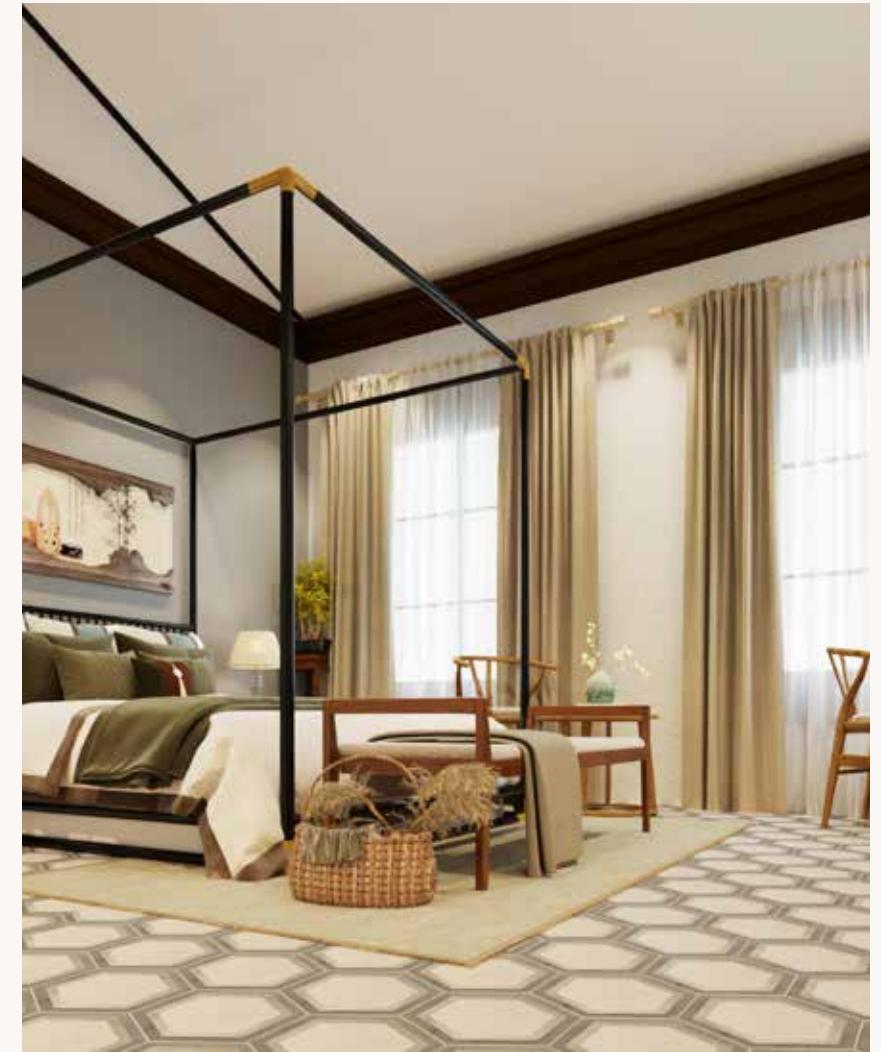

THERE'S LUXURY IN THE DETAILS.
WE ALWAYS MAKE SURE TO CAREFULLY
PICK AND USE QUALITY PRODUCTS IN
OUR CONSTRUCTION TO ENSURE
THAT YOU ALWAYS HAVE A SEAMLESS
INTERACTION WITH YOUR INTERIORS.