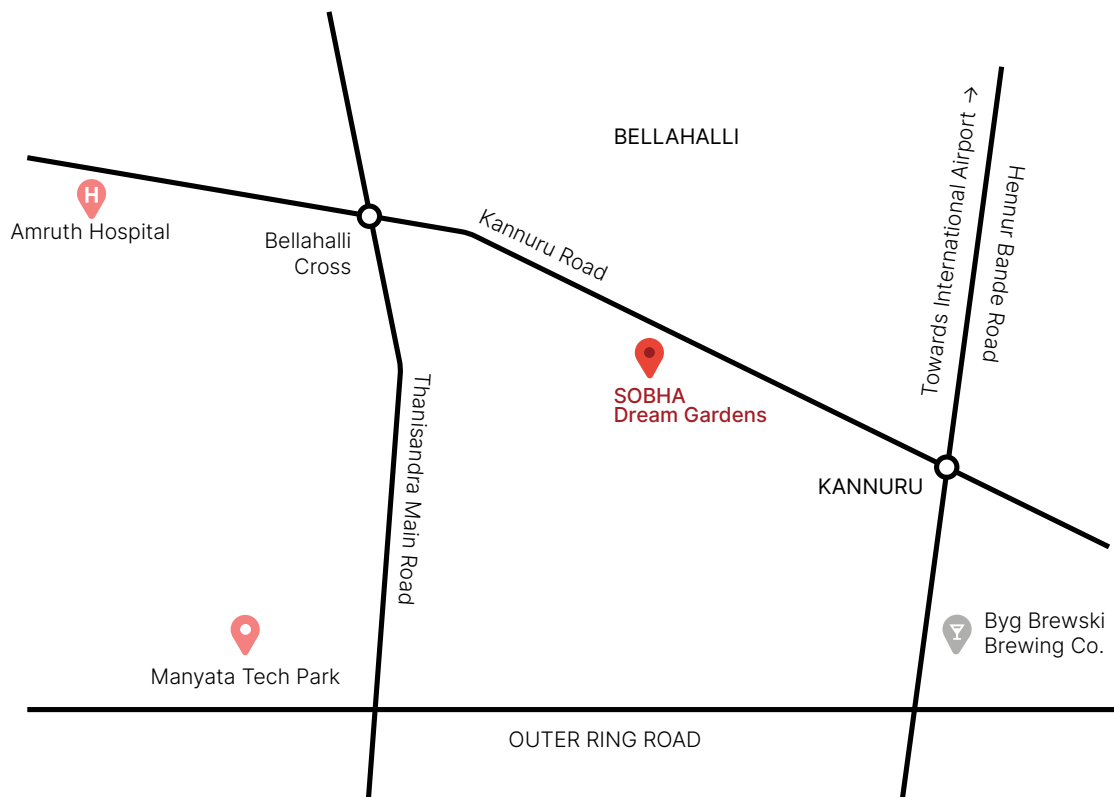

### NEIGHBOURHOOD

Strategically located off Thanisandra Main Road, SOBHA Dream Gardens is an easy drive from Bengaluru International Airport, Manyata Tech Park and Aerospace SEZ. Close to some of Bengaluru's finest restaurants, classiest entertainment avenues, schools, colleges and hospitals, your home is right in the middle of everything you need. An address that affords the right balance between work and leisure.