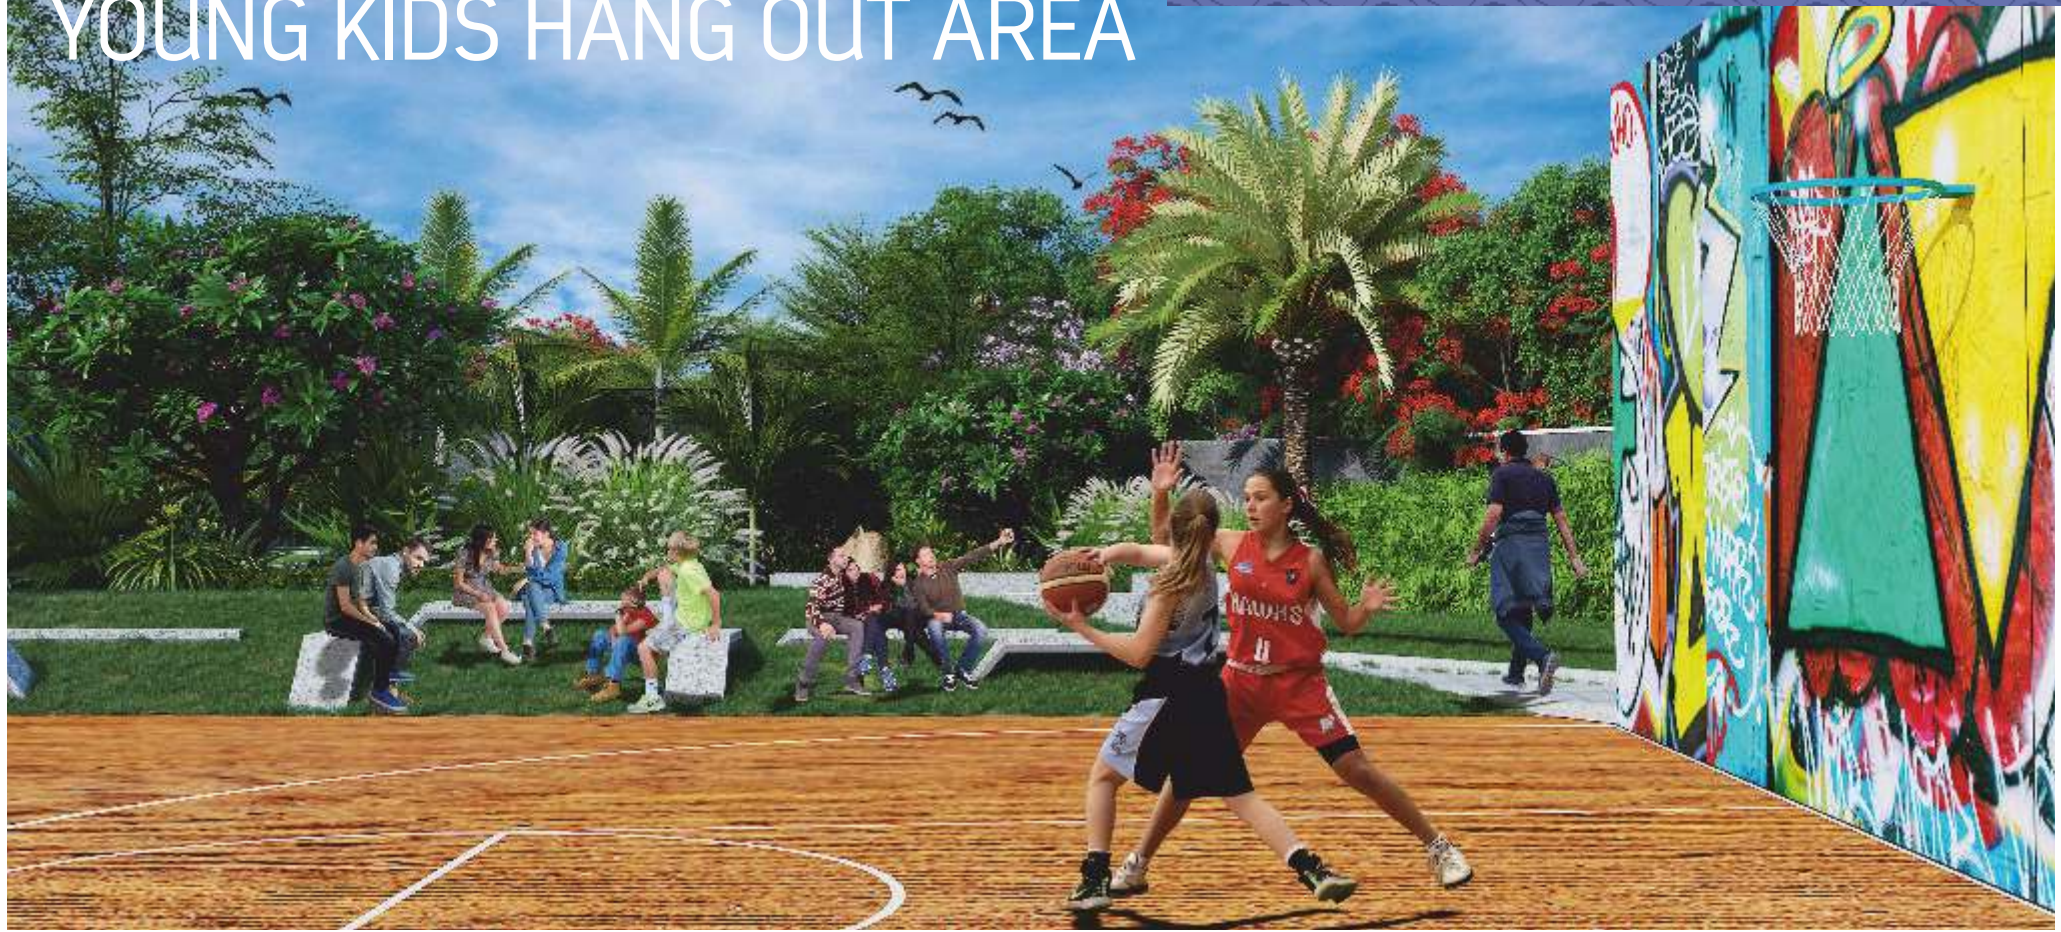

WORK FROM THE ROOFTOP

GAME ZONE

INTERACTIVE LOUNGE

YOGA & MEDITATION ZONE

WORK FROM THE PARK

Nature has been proven to be the greatest creativity booster. Have your workstation in the garden that's close to the lake and make your productivity soar.

START-UP CORNER FOR YOUNG TURKS

Want to brainstorm ideas for a startup?

Want to have stimulating intellectual discussions?

We have just the place for you!

CHILDREN'S PLAY AREA

YOUNG KIDS HANG OUT AREA

LADIES KITTY CORNER

3.5 ACRES PARK BY THE LAKE

SENIOR CITIZENS CHIT CHAT CORNER

YOGA LAWNS

1 LAKH SQ. FT. OF CLUBHOUSE SPACES

CO-WORKING SPACES IN THE CLUBHOUSE

Forget fretting about the traffic and long commutes.
How about having a grand office just a few metres
away from your home?