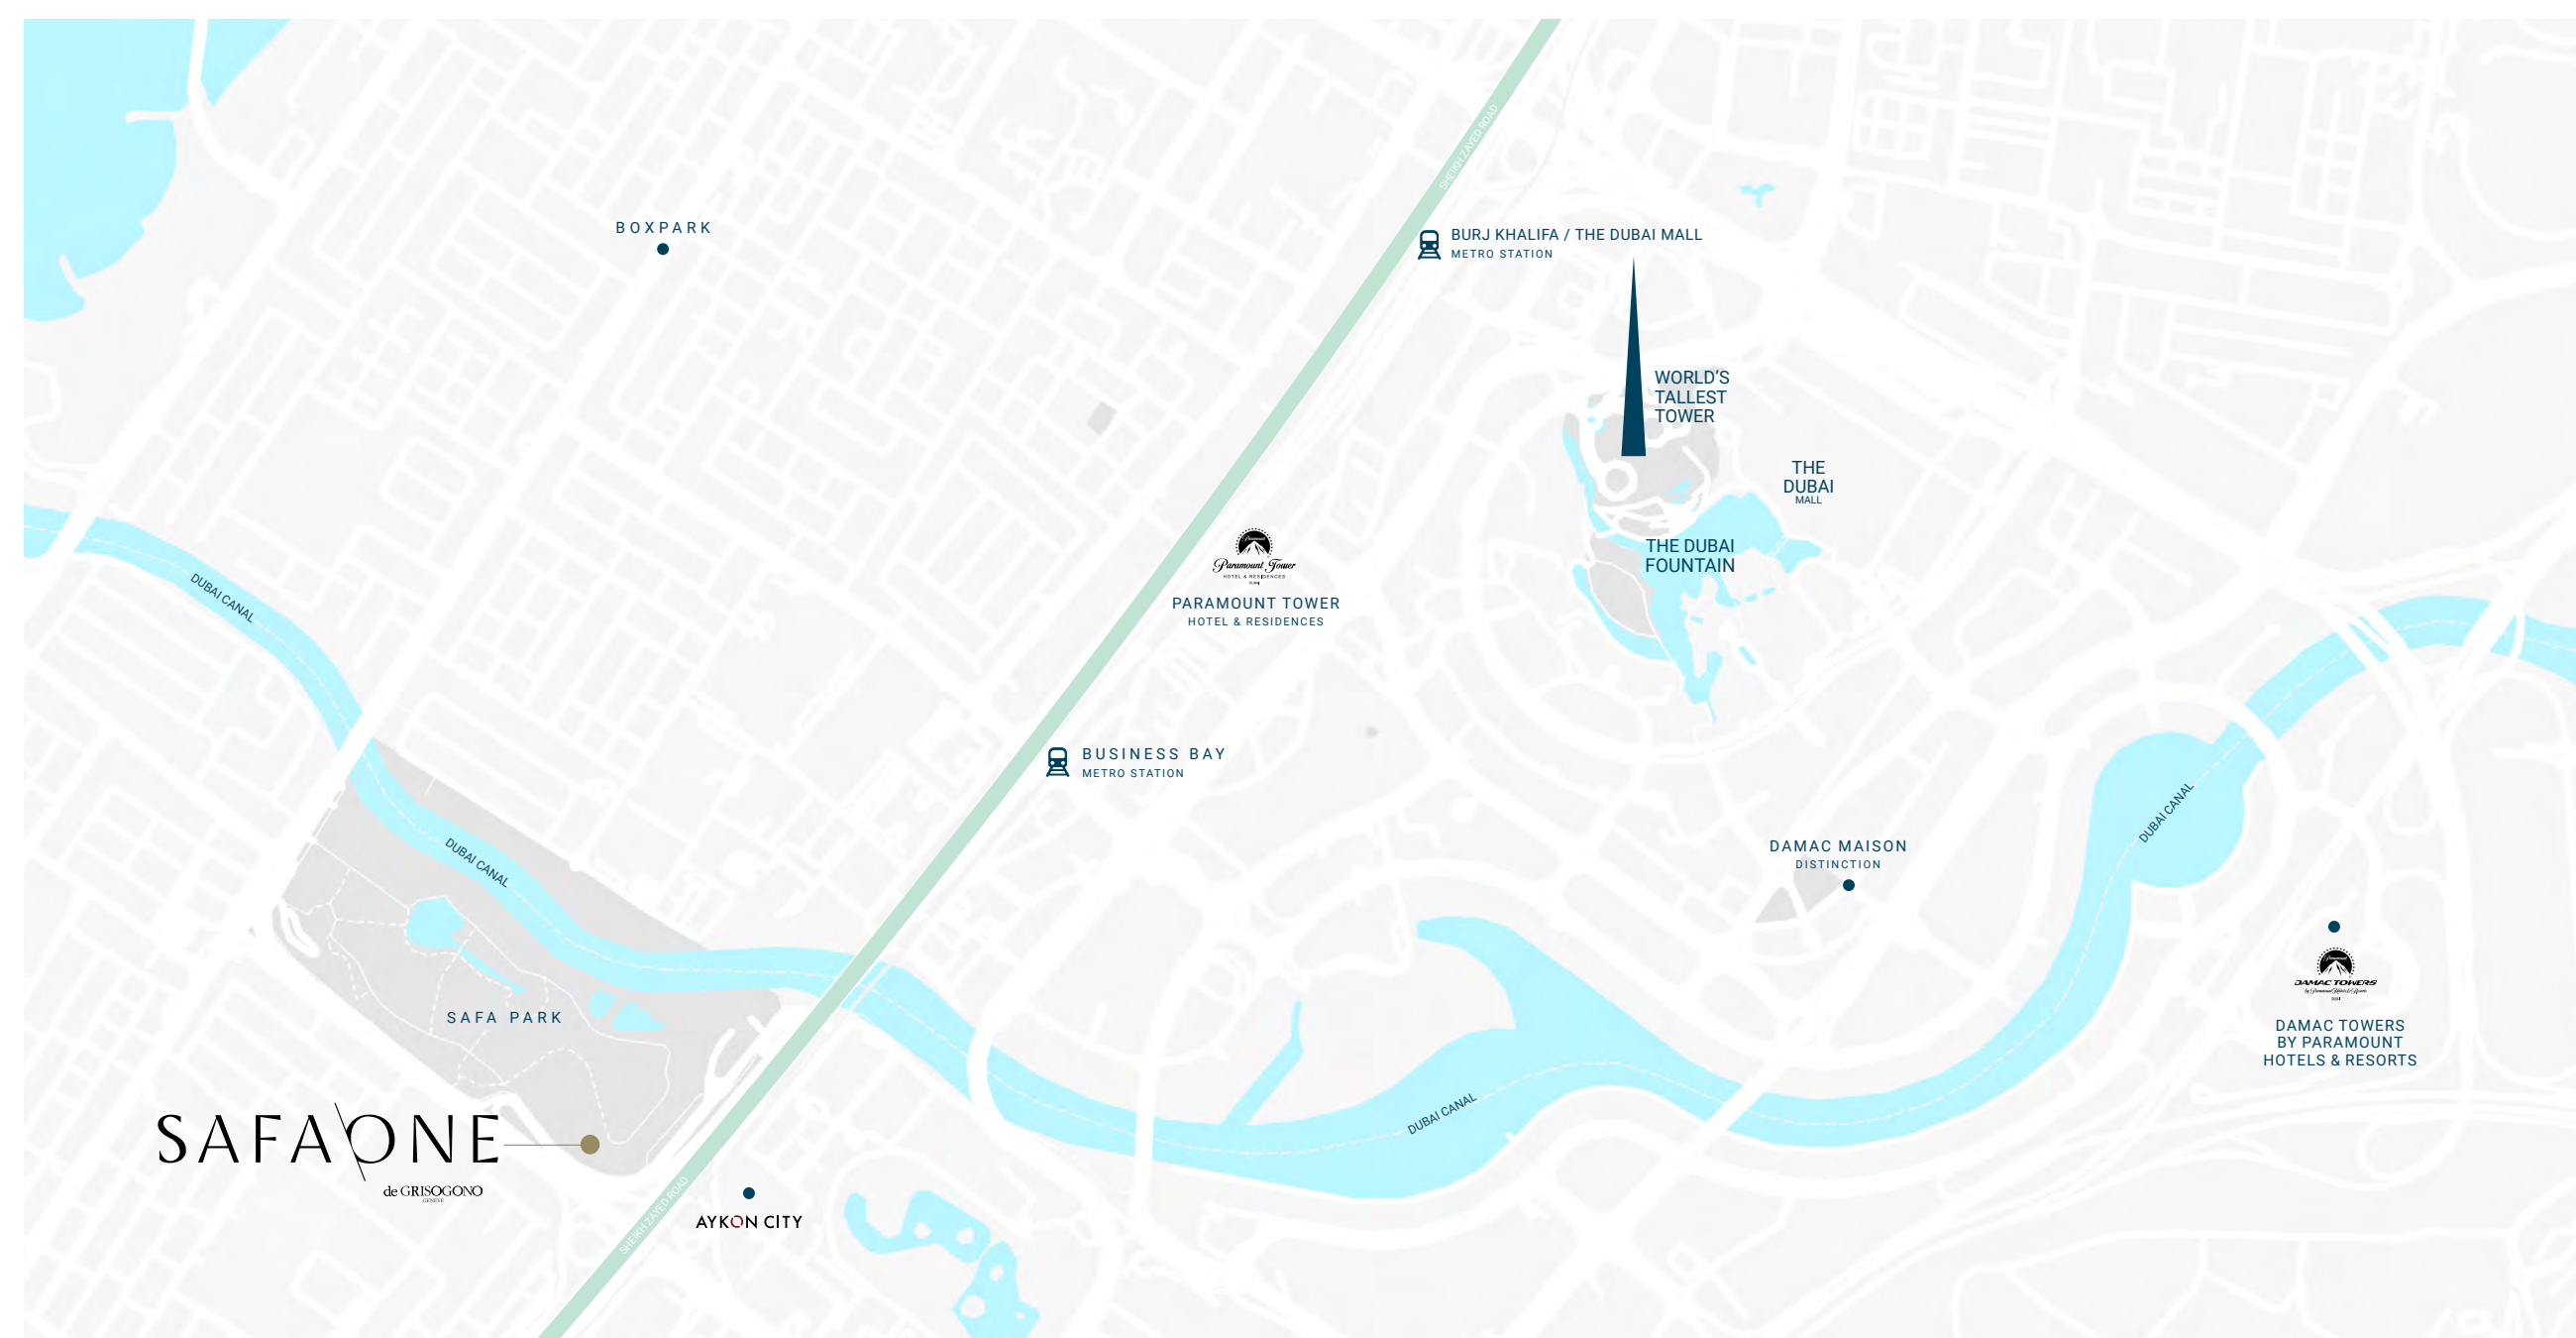

Stroll between the Podium's exotic trees and flowers
before casting your gaze towards Safa One's two towers,
where enchanted gardens ascend the building like a
necklace of jade, strung from the sky.

Y
R
J
X
J
L

E
O

E
R
J
T
A
N

E
H
T

LUXURY IS A
LOCATION
LIKE NO OTHER

LIVE IN THE HEART OF THE CITY,
WITH YOUR FINGER ON THE PULSE OF NOW.

Safa One's central location allows you to gaze upon sweeping views of Safa Park, World Islands and Bulgari Island from one side, and breathtaking vistas towards Burj Al Arab, Palm Jumeirah and Atlantis on the other.