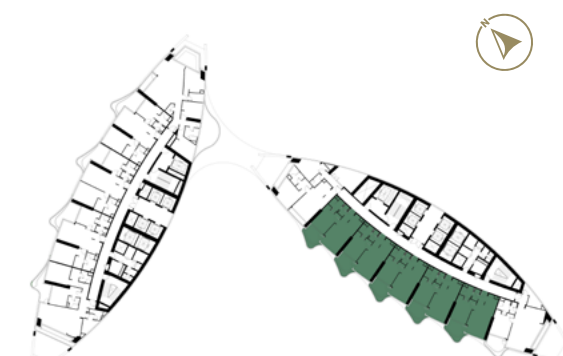

SAFAONE
de GRISOGONO
GENÈVE

FLOOR PLANS

1 BEDROOM

TOWER-B | TYPE-A
LEVELS: 06-21 & 23-38

2 BEDROOM

TOWER-A | TYPE-A
LEVELS: 07, 09, 11, 13, 15, 17, 19, 21,
24, 26, 28, 30, 32, 34, 36 & 38

LEVELS: 06,08,10,29,31,
33,35 & 37

LEVELS: 07,09,11,13,15,17,19,21,24,
26,28,30,32,34,36 & 38

LEVELS: 12,14,16,18,
20,23,25 & 27

LEVELS: 07,09,11,13,15,17,19,21,24,
26,28,30,32,34,36 & 38

2 BEDROOM

TOWER-A | TYPE-B
LEVELS: 06-21 & 23-38

2 BEDROOM

TOWER-A | TYPE-C
LEVELS: 06, 08, 10, 12, 14, 16, 18, 20,
23, 25, 27, 29, 31, 33, 35 & 37

LEVELS: 06,08,10,29,31,
33,35 & 37

LEVELS: 07,09,11,13,15,17,19,21,24,
26,28,30,32,34,36 & 38

LEVELS: 12,14,16,18,
20,23,25 & 27