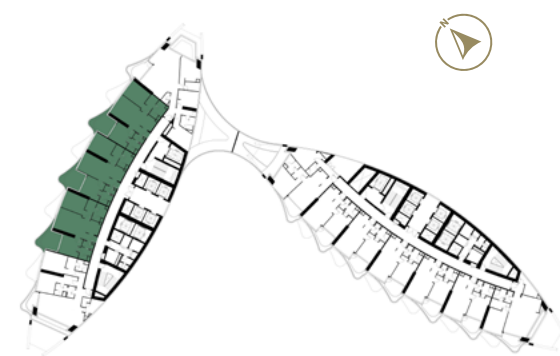

SAFAONE
de GRISOGONO
GENÈVE

FLOOR PLANS

1 BEDROOM

TOWER-B | TYPE-A
LEVELS: 06-21 & 23-38

2 BEDROOM

TOWER-A | TYPE-A
LEVELS: 07, 09, 11, 13, 15, 17, 19, 21,
24, 26, 28, 30, 32, 34, 36 & 38

LEVELS: 06,08,10,29,31,
33,35 & 37

LEVELS: 07,09,11,13,15,17,19,21,24,
26,28,30,32,34,36 & 38

LEVELS: 12,14,16,18,
20,23,25 & 27

LEVELS: 07,09,11,13,15,17,19,21,24,
26,28,30,32,34,36 & 38

2 BEDROOM

TOWER-A | TYPE-B
LEVELS: 06-21 & 23-38

2 BEDROOM

TOWER-A | TYPE-C
LEVELS: 06, 08, 10, 12, 14, 16, 18, 20,
23, 25, 27, 29, 31, 33, 35 & 37

LEVELS: 06,08,10,29,31,
33,35 & 37

LEVELS: 07,09,11,13,15,17,19,21,24,
26,28,30,32,34,36 & 38

LEVELS: 12,14,16,18,
20,23,25 & 27

LEVELS: 06,08,10,29,31,
33,35 & 37

LEVELS: 12,14,16,18,
20,23,25 & 27

2 BEDROOM

TOWER-B | TYPE-D
LEVELS: 06-21 & 23-38

2 BEDROOM

TOWER-B | TYPE-E
LEVELS: 07, 09, 11, 13, 15, 17, 19, 21,
24, 26, 28, 30, 32, 34, 36 & 38