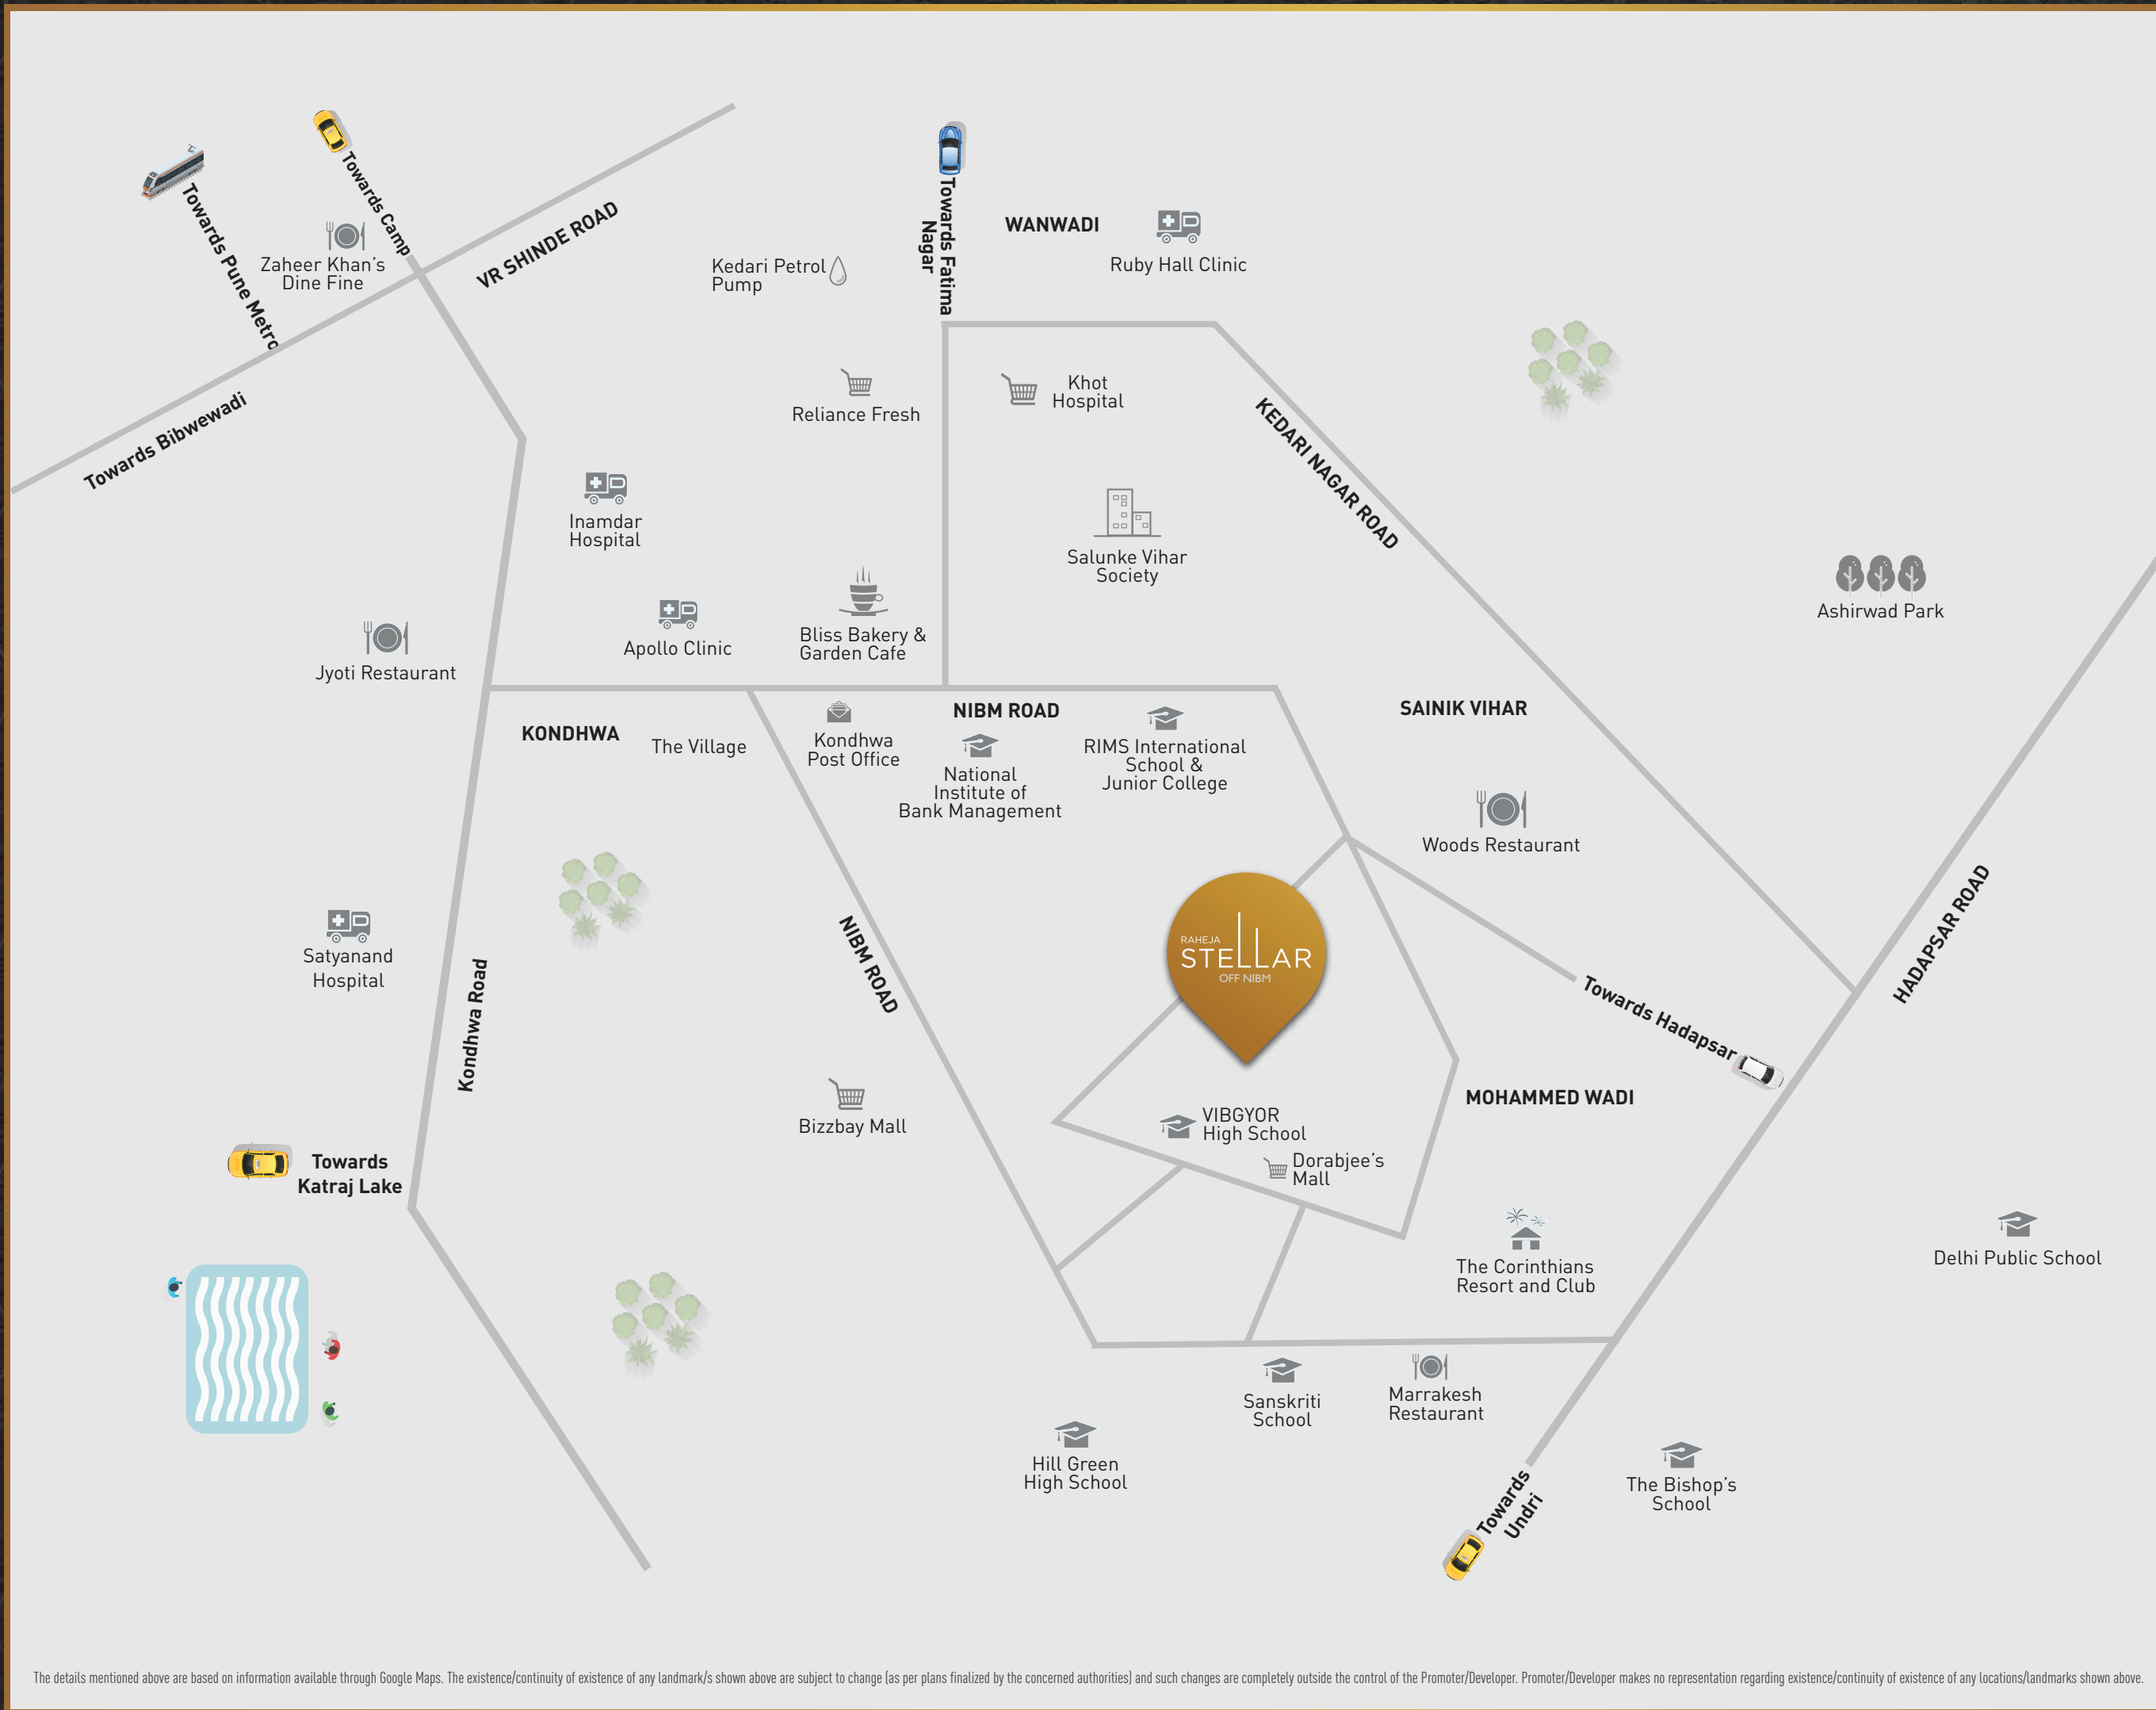

YOUR LIFE IS AN EPICENTRE OF COUNTLESS PRIVILEGES.

So are our homes.

Your home at Raheja Stellar puts you at the centre of convenience. The plethora of privileges includes superb accessibility to everything that you need, and more. Schools, hospitals, shopping malls, upscale restaurants and leisure zones are all in the neighborhood, ensuring you spend less time on the move and more time with your loved ones.

When it comes to connectivity the location picks itself. Proximity to the city and easy access to state highways ensure that you can go from home to headquarters in a smile. The proposed metro, ring road and airport infrastructure further add to the location's allure.

The details mentioned above are based on information available through Google Maps. The existence/continuity of existence of any landmark/s shown above are subject to change (as per plans finalized by the concerned authorities) and such changes are completely outside the control of the Promoter/Developer. Promoter/Developer makes no representation regarding existence/continuity of existence of any locations/landmarks shown above.